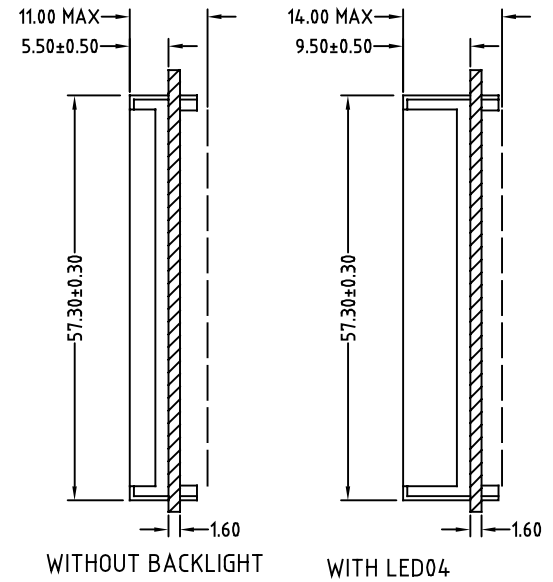

REV	Description	Date
A00	First Issue	2001-NOV-4

18 PIN CONNECTION	1	2	3	4	5	6	7	8	9	10	11	12	13	14	15	16	17	18	K	A
	V _{SS}	V _{DD}	V _O	RS	R/W	E	DB0	DB1	DB2	DB3	DB4	DB5	DB6	DB7	A	K	VEE	NC	LED(+)	LED(-)

Controller: Samsung S6A0069 or equivalence

Description: Mechanical Drawing		 TRI-T COMPANY LIMITED		 Projection
Scale: NTS	Sheet : 1 of 1			
Unspecified Tol. ±0.3	Unit mm	Approvals	Date	Do Not Scale This Drawing
Draw:		Check:		
Approve:				