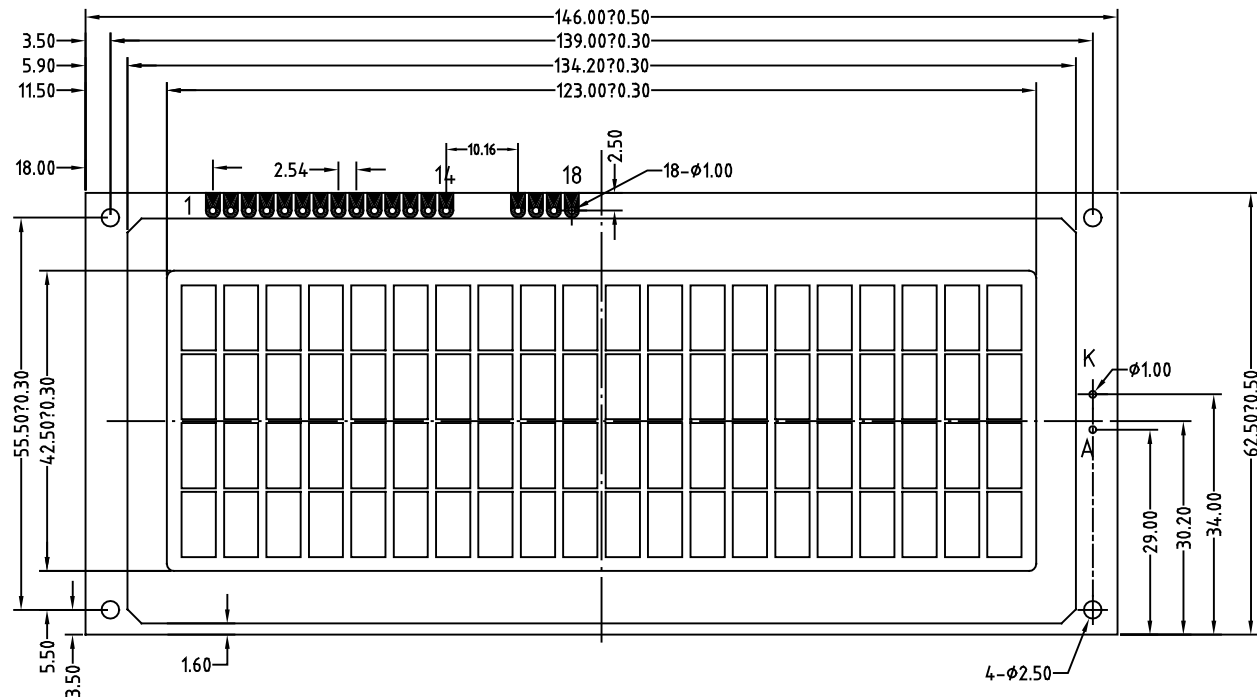

REV	Description	Date
A00	First Issue	2001-NOV-4

18 PIN CONNECTION	1	2	3	4	5	6	7	8	9	10	11	12	13	14	15	16	17	18	K	A
	V _{SS}	V _{DD}	V _O	RS	R/W	E	DB0	DB1	DB2	DB3	DB4	DB5	DB6	DB7	A	K	VEE	NC	LED(+)	LED(-)

Controller: Samsung S6A0069 or equivalence

Description: Mechanical Drawing		 TRI-T COMPANY LIMITED		 Projection
Scale: NTS	Sheet : 1 of 1			
Unspecified Tol. ±0.3	Unit mm	Approvals	Date	Do Not Scale This Drawing
Draw:		Check:		
Approve:				